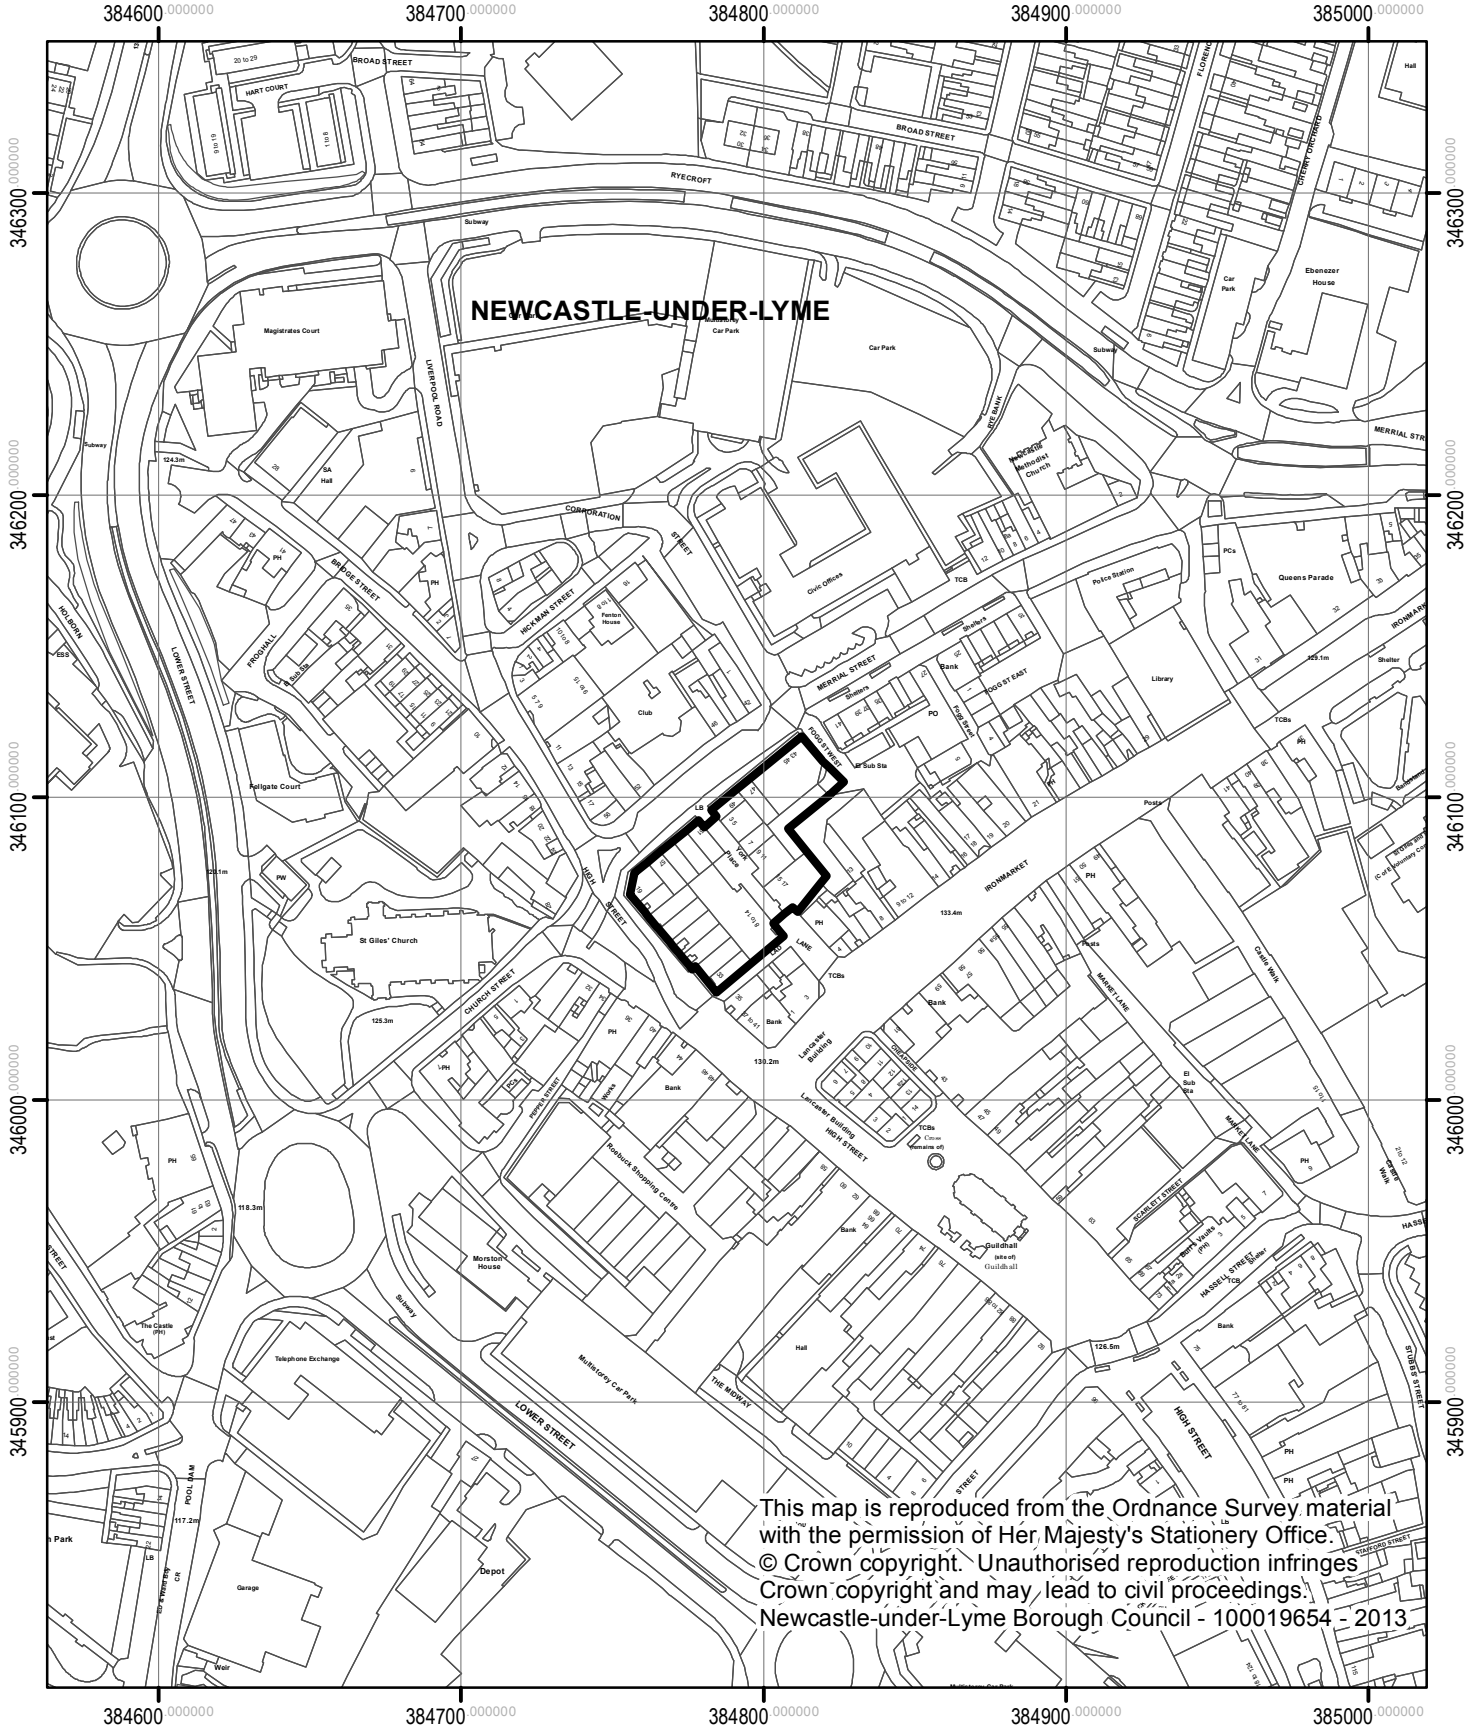

17/00575/ADV
York Place Shopping Mall
Newcasatle

This map is reproduced from the Ordnance Survey material with the permission of Her Majesty's Stationery Office.
© Crown copyright. Unauthorised reproduction infringes Crown copyright and may lead to civil proceedings.
Newcastle-under-Lyme Borough Council - 100019654 - 2013